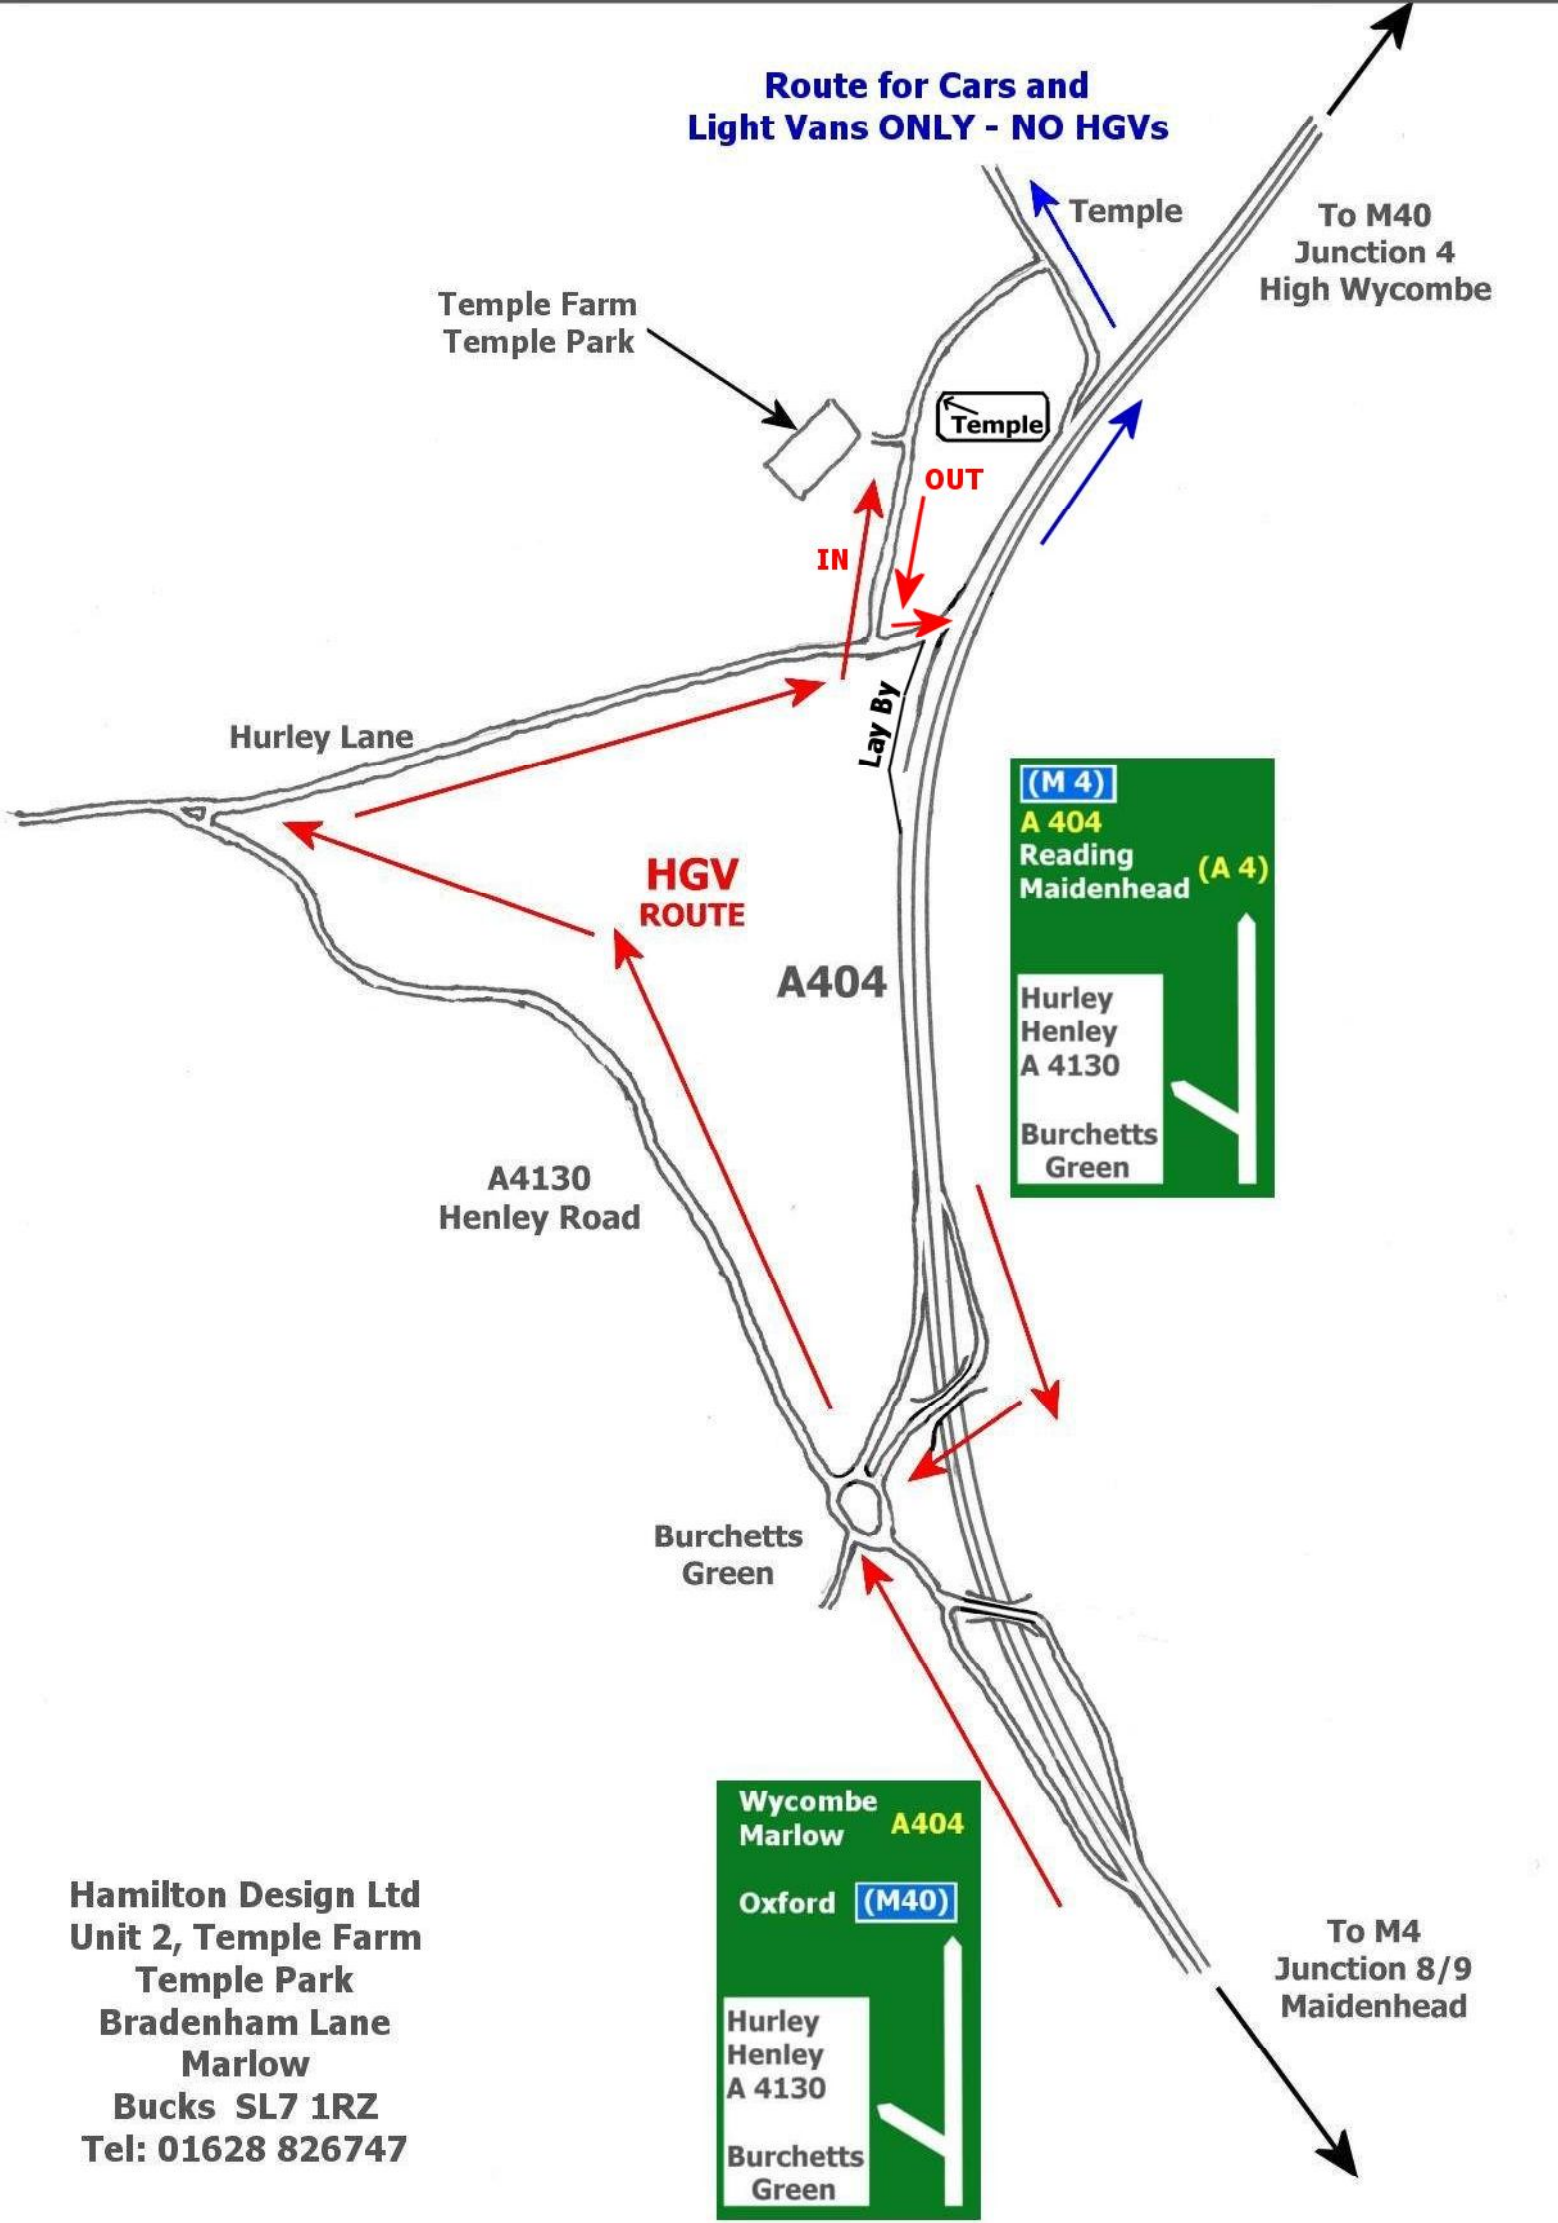

Route for Cars and Light Vans ONLY - NO HGVs

Temple Farm
Temple Park

Temple

To M40
Junction 4
High Wycombe

IN
OUT

Hurley Lane

Lay By

**HGV
ROUTE**

(M 4)
A 404
Reading
Maidenhead (A 4)
Hurley
Henley
A 4130
Burchetts
Green

A404

A4130
Henley Road

Burchetts
Green

Wycombe
Marlow A404
Oxford (M40)
Hurley
Henley
A 4130
Burchetts
Green

To M4
Junction 8/9
Maidenhead