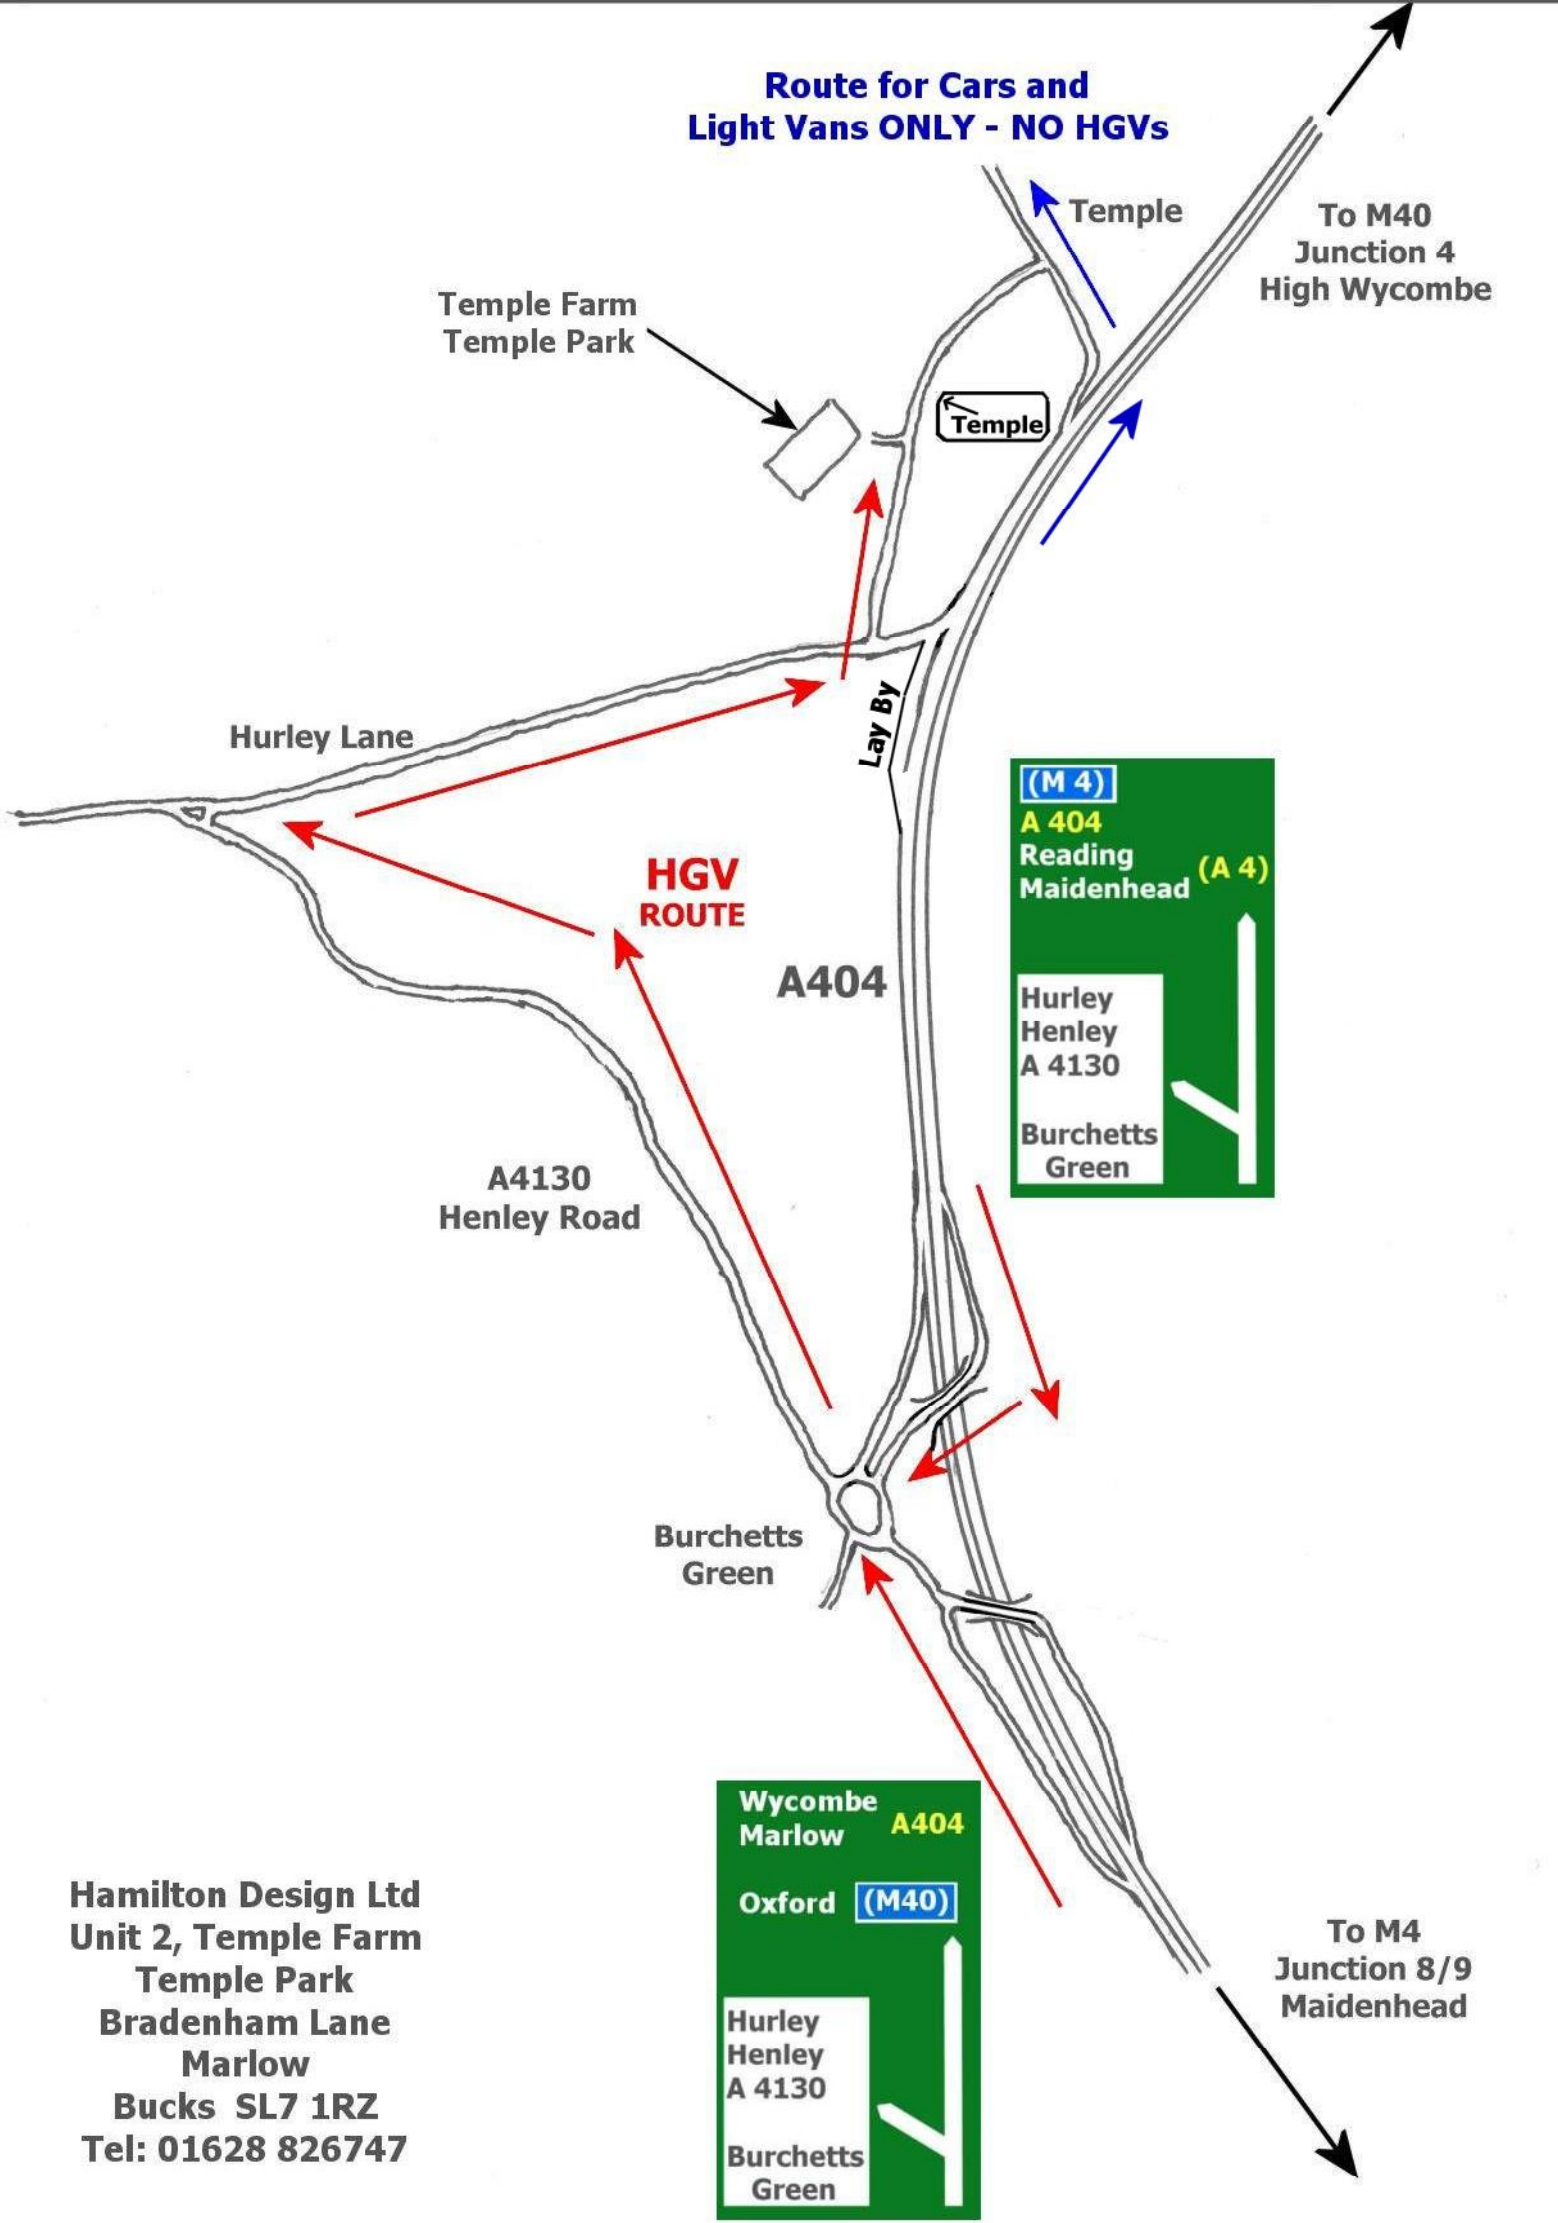

Route for Cars and Light Vans ONLY - NO HGVs

To M40
Junction 4
High Wycombe

Temple Farm
Temple Park

Temple

Temple

Hurley Lane

Lay By

**HGV
ROUTE**

A404

(M 4)
A 404
Reading
Maidenhead (A 4)
Hurley
Henley
A 4130
Burchetts
Green

A4130
Henley Road

Burchetts
Green

Wycombe
Marlow A404
Oxford (M40)
Hurley
Henley
A 4130
Burchetts
Green

To M4
Junction 8/9
Maidenhead