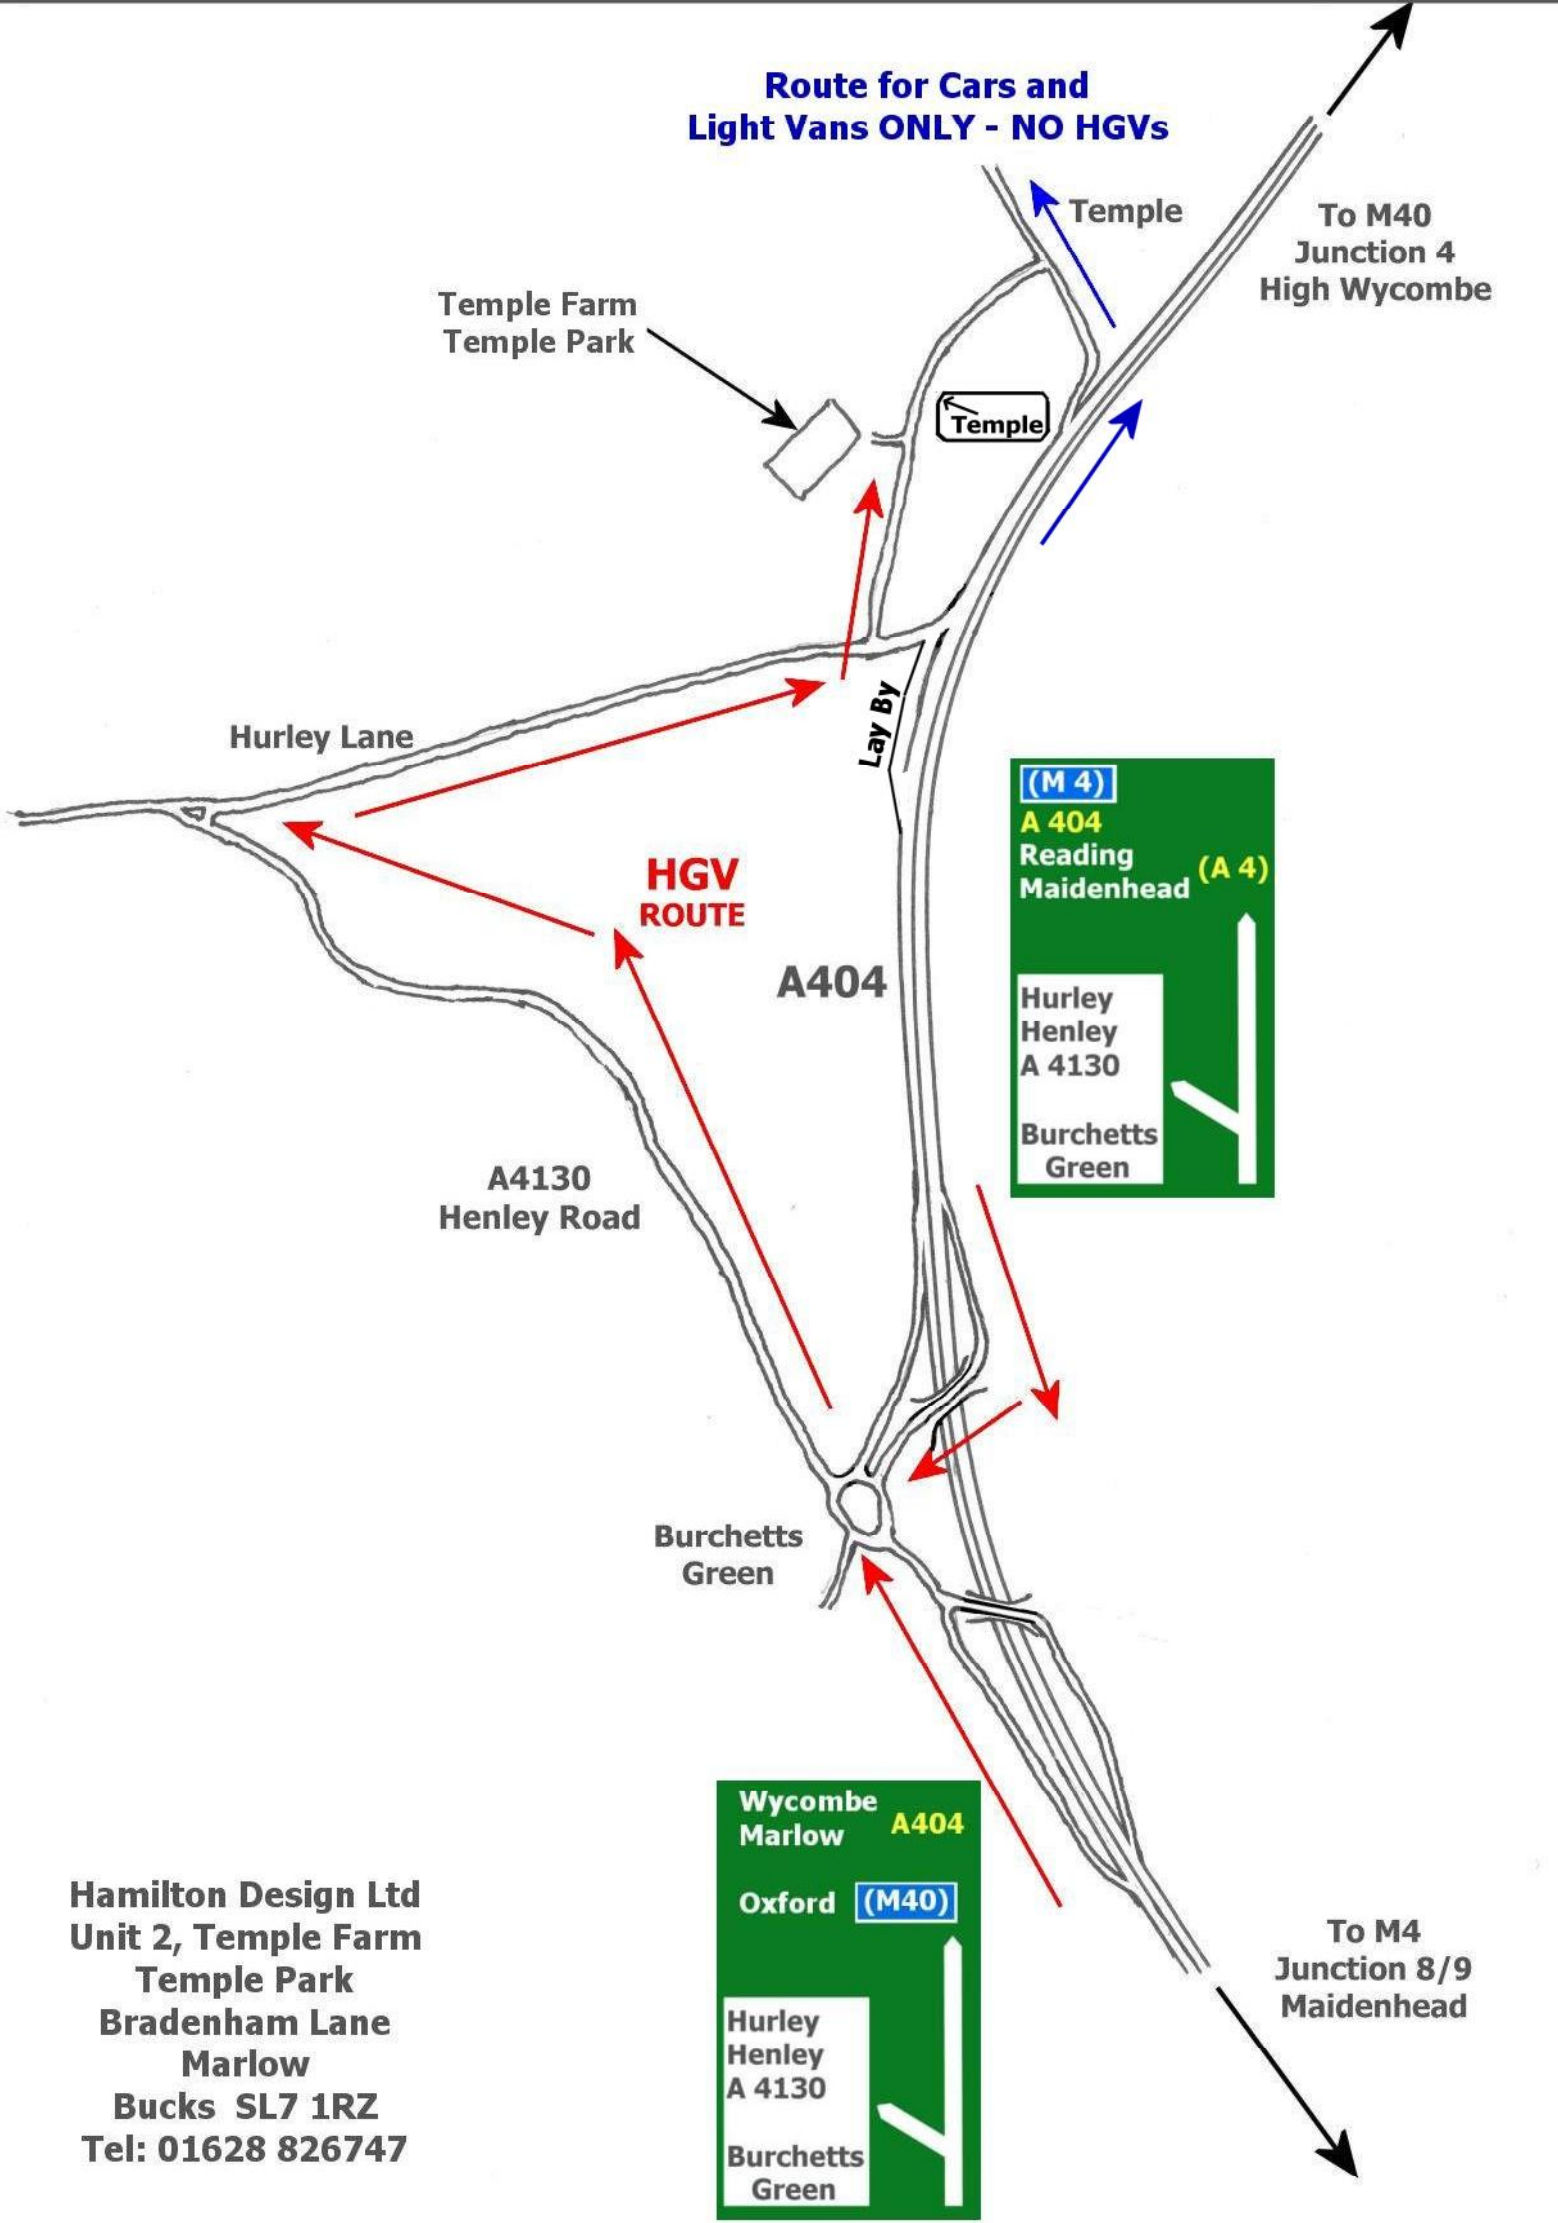

Route for Cars and Light Vans ONLY - NO HGVs

To M40
Junction 4
High Wycombe

Temple Farm
Temple Park

Temple

Temple

Hurley Lane

Lay By

**HGV
ROUTE**

(M 4)
A 404
Reading
Maidenhead (A 4)

Hurley
Henley
A 4130

Burchetts
Green

A404

A4130
Henley Road

Burchetts
Green

Wycombe
Marlow A404

Oxford (M40)

Hurley
Henley
A 4130

Burchetts
Green

To M4
Junction 8/9
Maidenhead

Hamilton Design Ltd
Unit 2, Temple Farm
Temple Park
Bradenham Lane
Marlow
Bucks SL7 1RZ
Tel: 01628 826747